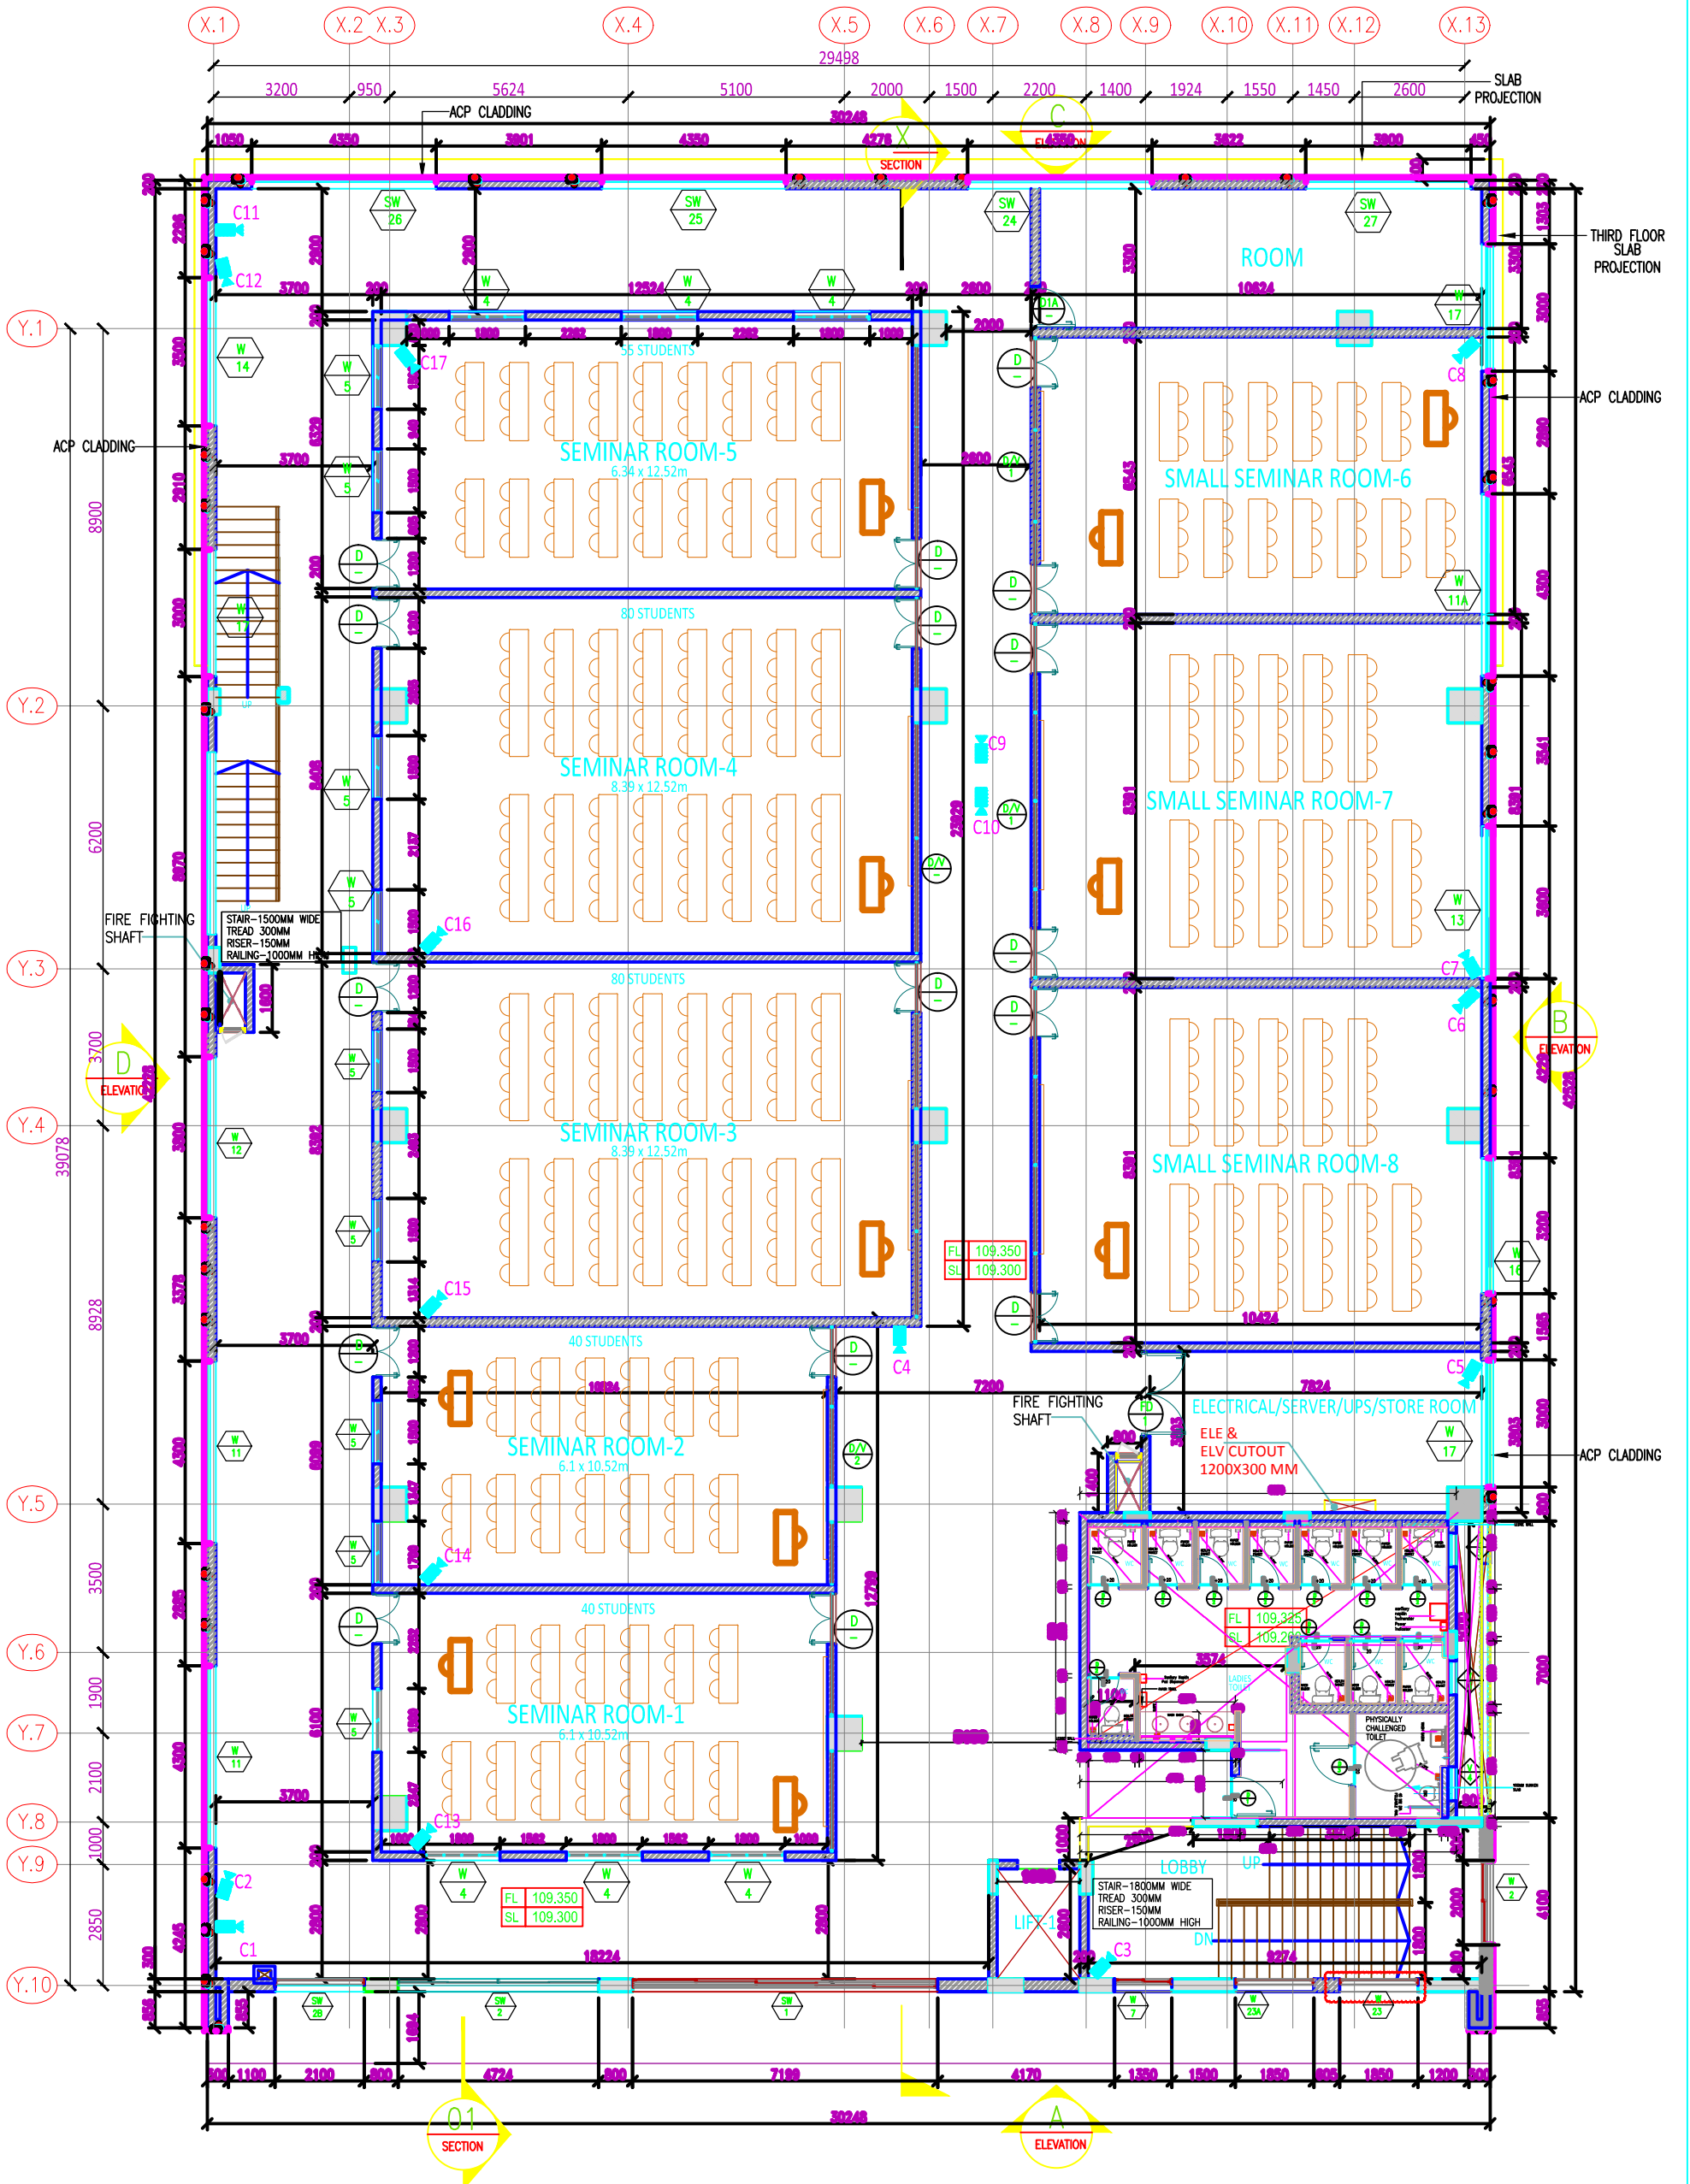

SDNB-NEW BLOCK THIRD FLOOR PLAN

THIRD FLOOR PLAN

LEGEND :-	
■	CCTV CAMERA-17NOS